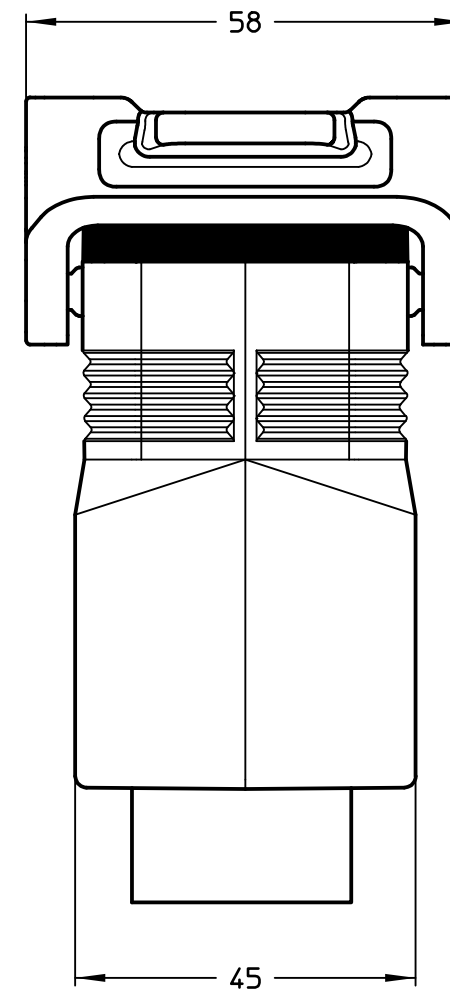

Diritti riservati All rights reserved

1

2

3

Dimensions
in mm

Simplified representation with dimensions without tolerance

Original Size A4

Date 21/02/22

Sign. G. Renna

MLAV 10 G25

Hood, size "57.27", M25 top entry, with adapter, with 2 IL-BRID levers

Scale

1:1

1

2

3