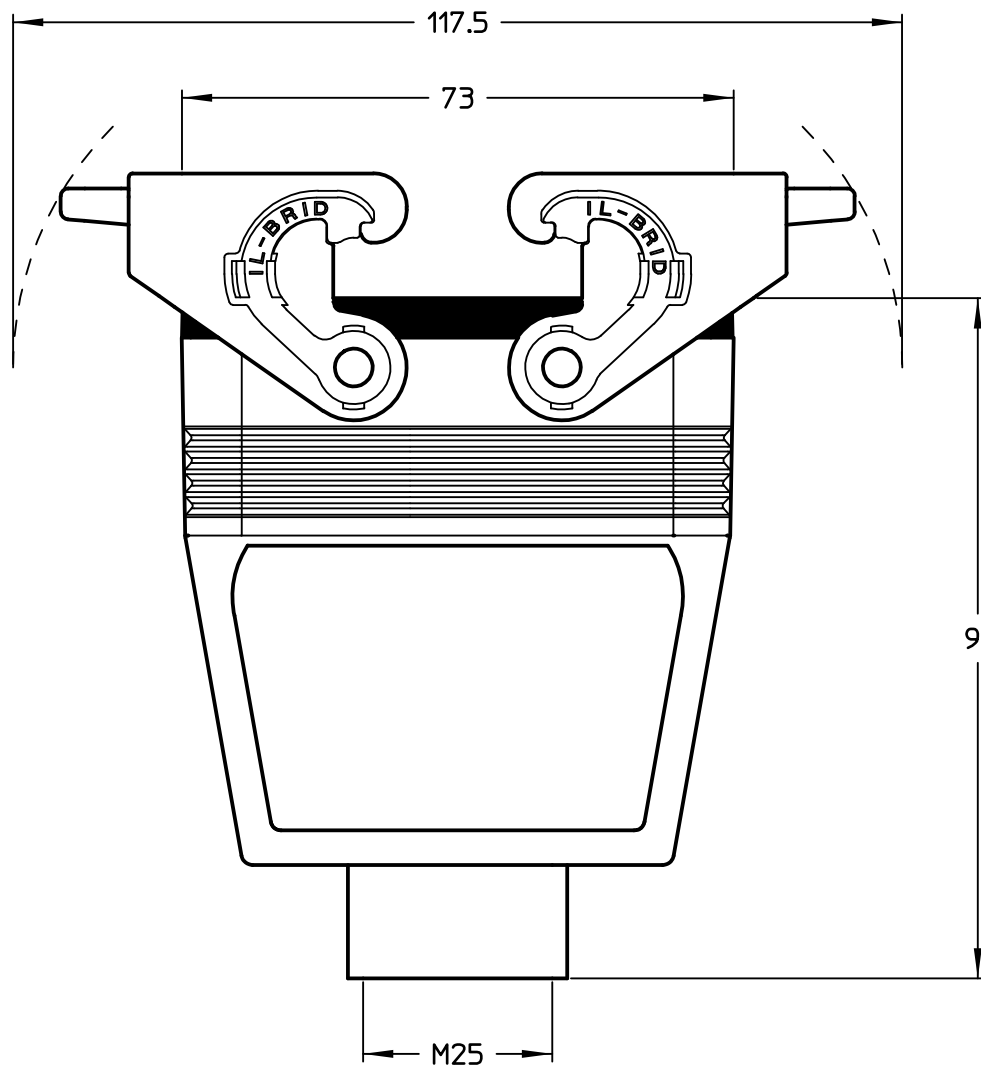

Diritti riservati All rights reserved

1

2

3

Dimensions
in mm

Simplified representation with dimensions without tolerance

Original Size A4

Date 21/02/22

Sign. G. Renna

MLAV 10 G25

Hood, size "57.27", M25 top entry, with adapter, with 2 IL-BRID levers

Scale

1:1

1

2

3