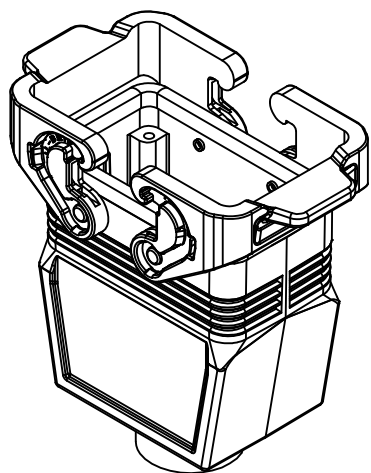

Diritti riservati All rights reserved

1

2

3

Dimensions
in mm

Simplified representation with dimensions without tolerance

Original Size A4

Date 21/02/22

Sign. G. Renna

MLAV 10 G25

Hood, size "57.27", M25 top entry, with adapter, with 2 IL-BRID levers

Scale

1:1

1

2

3